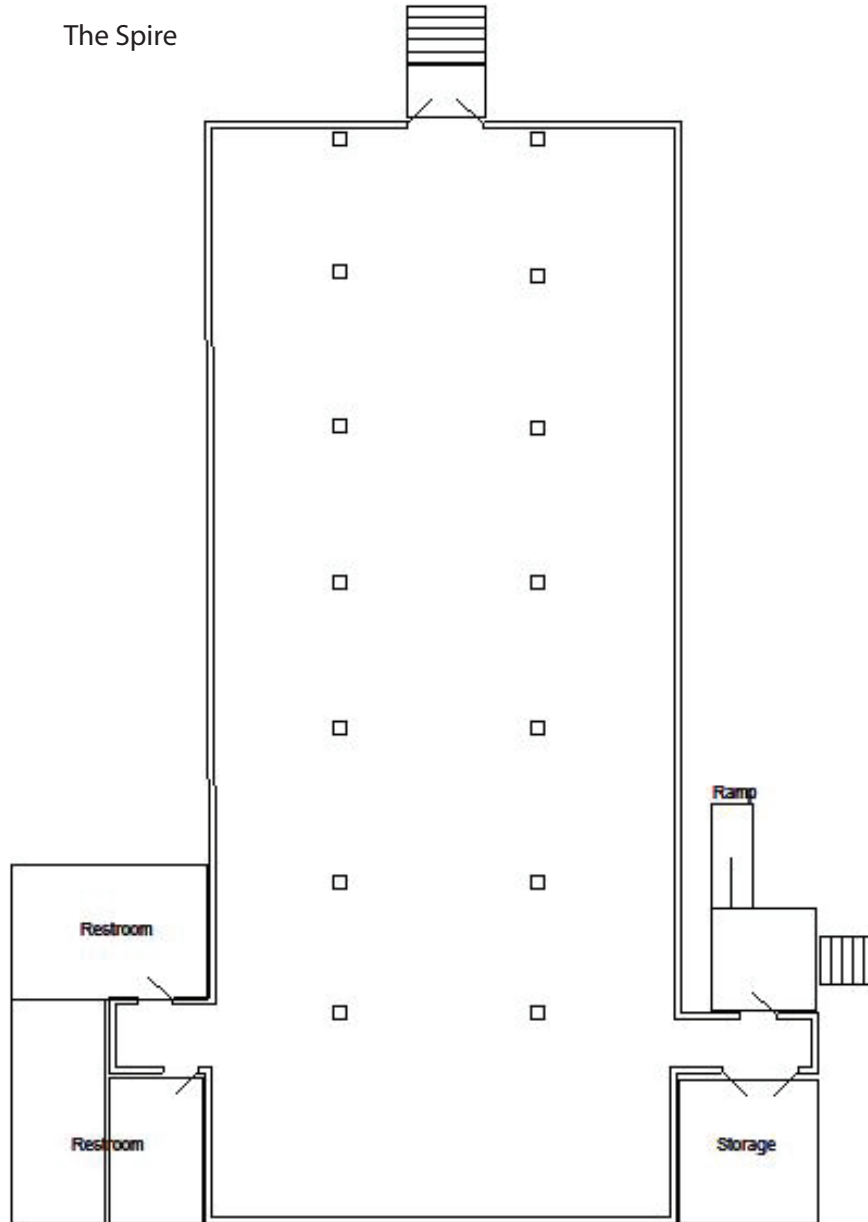

thespire

The Spire

Dimensions: 82' x 34'
Square Footage: 2,788

Reception: 300
Banquet: 160
Theater: 300
Classroom: 80