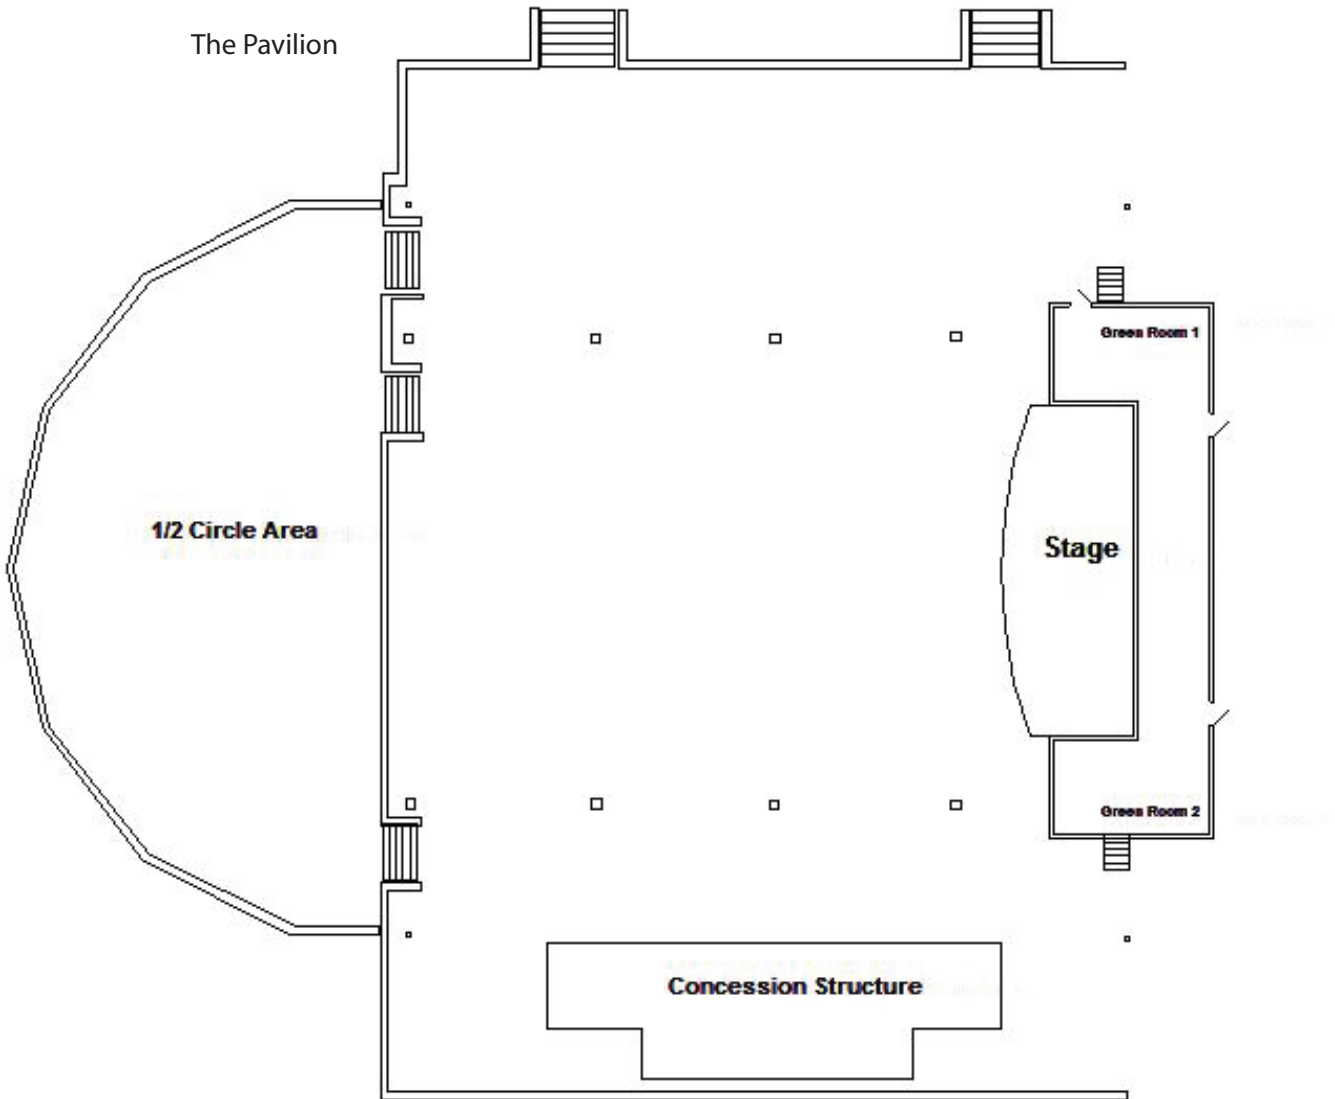

thepavilion

Dimensions: 85' x 105'
Total Square Footage: 8,925

Covered Section: 75' x 90'
Square Footage 6,750

The 1/2 Circle Area: 43' x 87'
Square Footage: 2,970

Reception: 1,200
Theater: 850
Banquet: 500