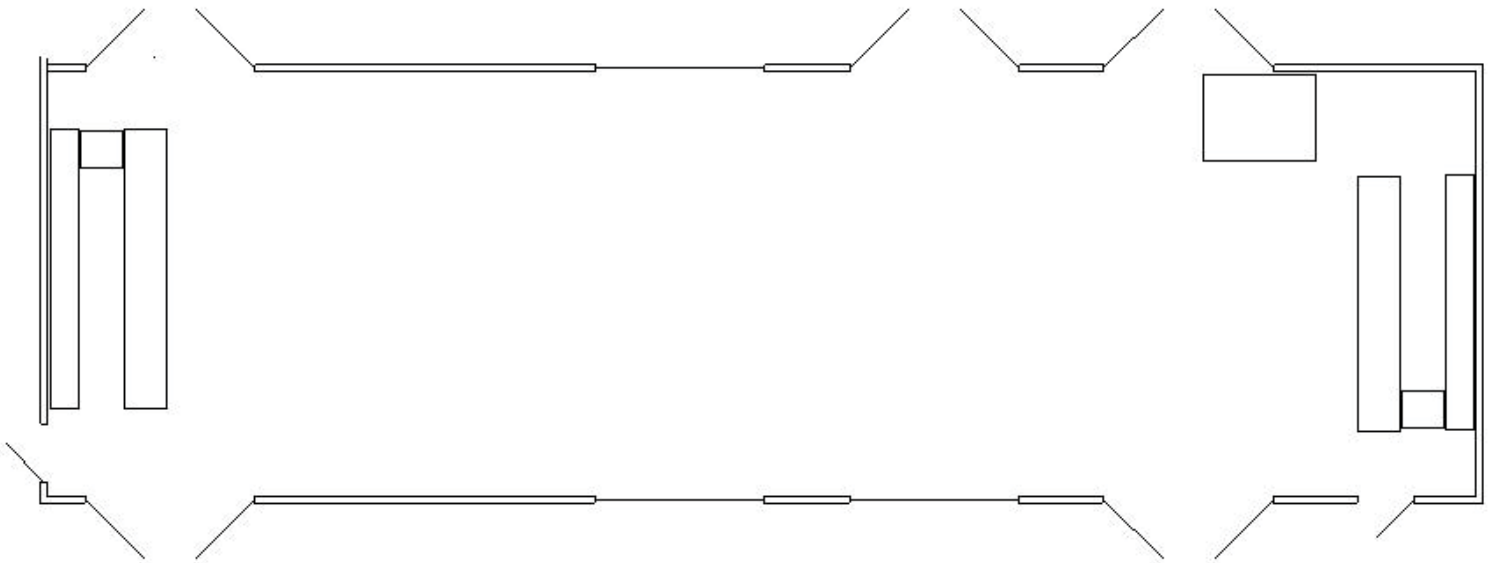

thedepot

The Depot 3

Dimensions: 100' x 35'  
Square Footage: 3500  
Two Permanent Bars and Production Booth

*Reception: 300*  
*Theater: 200*  
*Banquet: 160*  
*Classroom: 125*